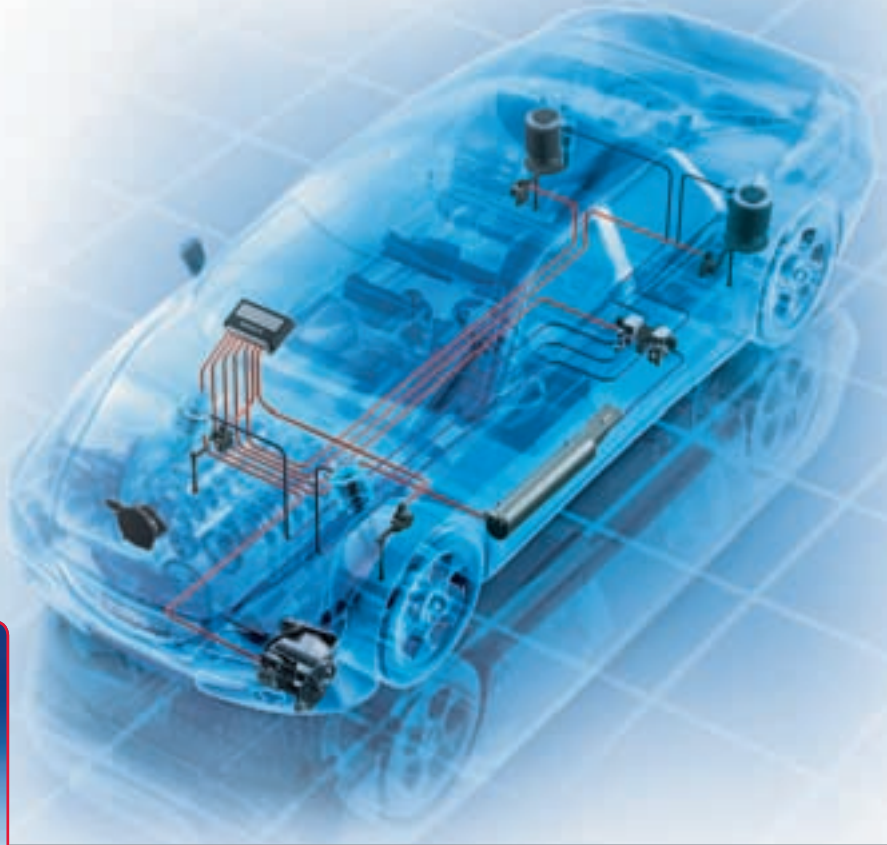

COMPRESSORS

For Passenger Car Air
Suspension Systems

- Recognised OE supplier for over **30 YEARS**
- A **GLOBAL MARKET LEADER** in passenger car compressors
- Used by almost all **MAJOR OEMs**
- Over **4.5 MILLION UNITS** installed
- Top quality reliable **GENUINE PARTS**
- **WIDE RANGE** of variants

The compressor is the heart of the air suspension system, pumping air up to a maximum system pressure of 17 bar. It operates oil-free, without maintenance, and is specified to last for the vehicle's whole lifetime. However, in system failures such as leakages or water ingress, the compressor may need to be replaced.